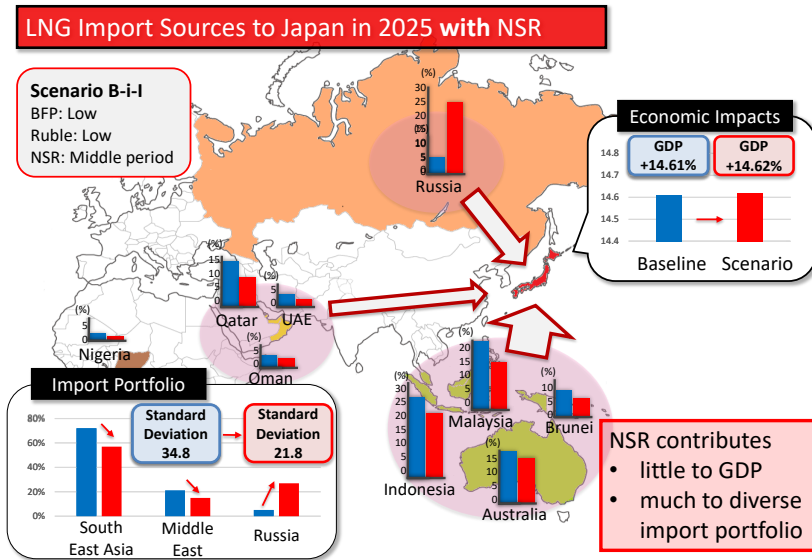

Economic impact of Northern Sea Route

Please visit our lab's website: <http://webpark1967.sakura.ne.jp/>