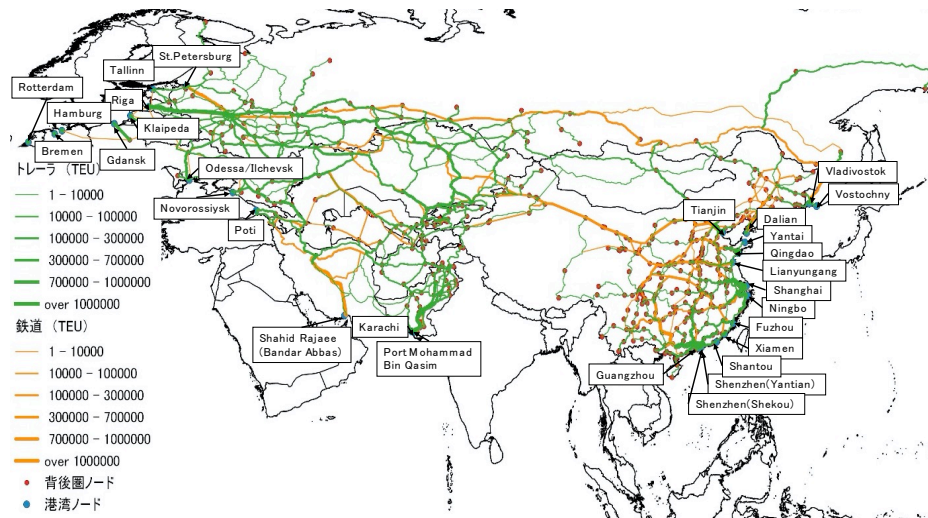

Shibasaki Lab: Global Logistics Network Research

Assoc. Prof.
R. Shibasaki

- ✓ Will be Transferred from Dept. of Systems Innovation since May 2020
- ✓ Overlooking the logistics network on a global scale and giving simulations worldwide
- ✓ Will focus more on practical and business viewpoints by implementing collaborative projects with some organizations (e.g. JICA and ADB) or private companies

Logistics impact of China's BRI policy

Economic impact of Northern Sea Route

Please visit our lab's website: <http://webpark1967.sakura.ne.jp/>